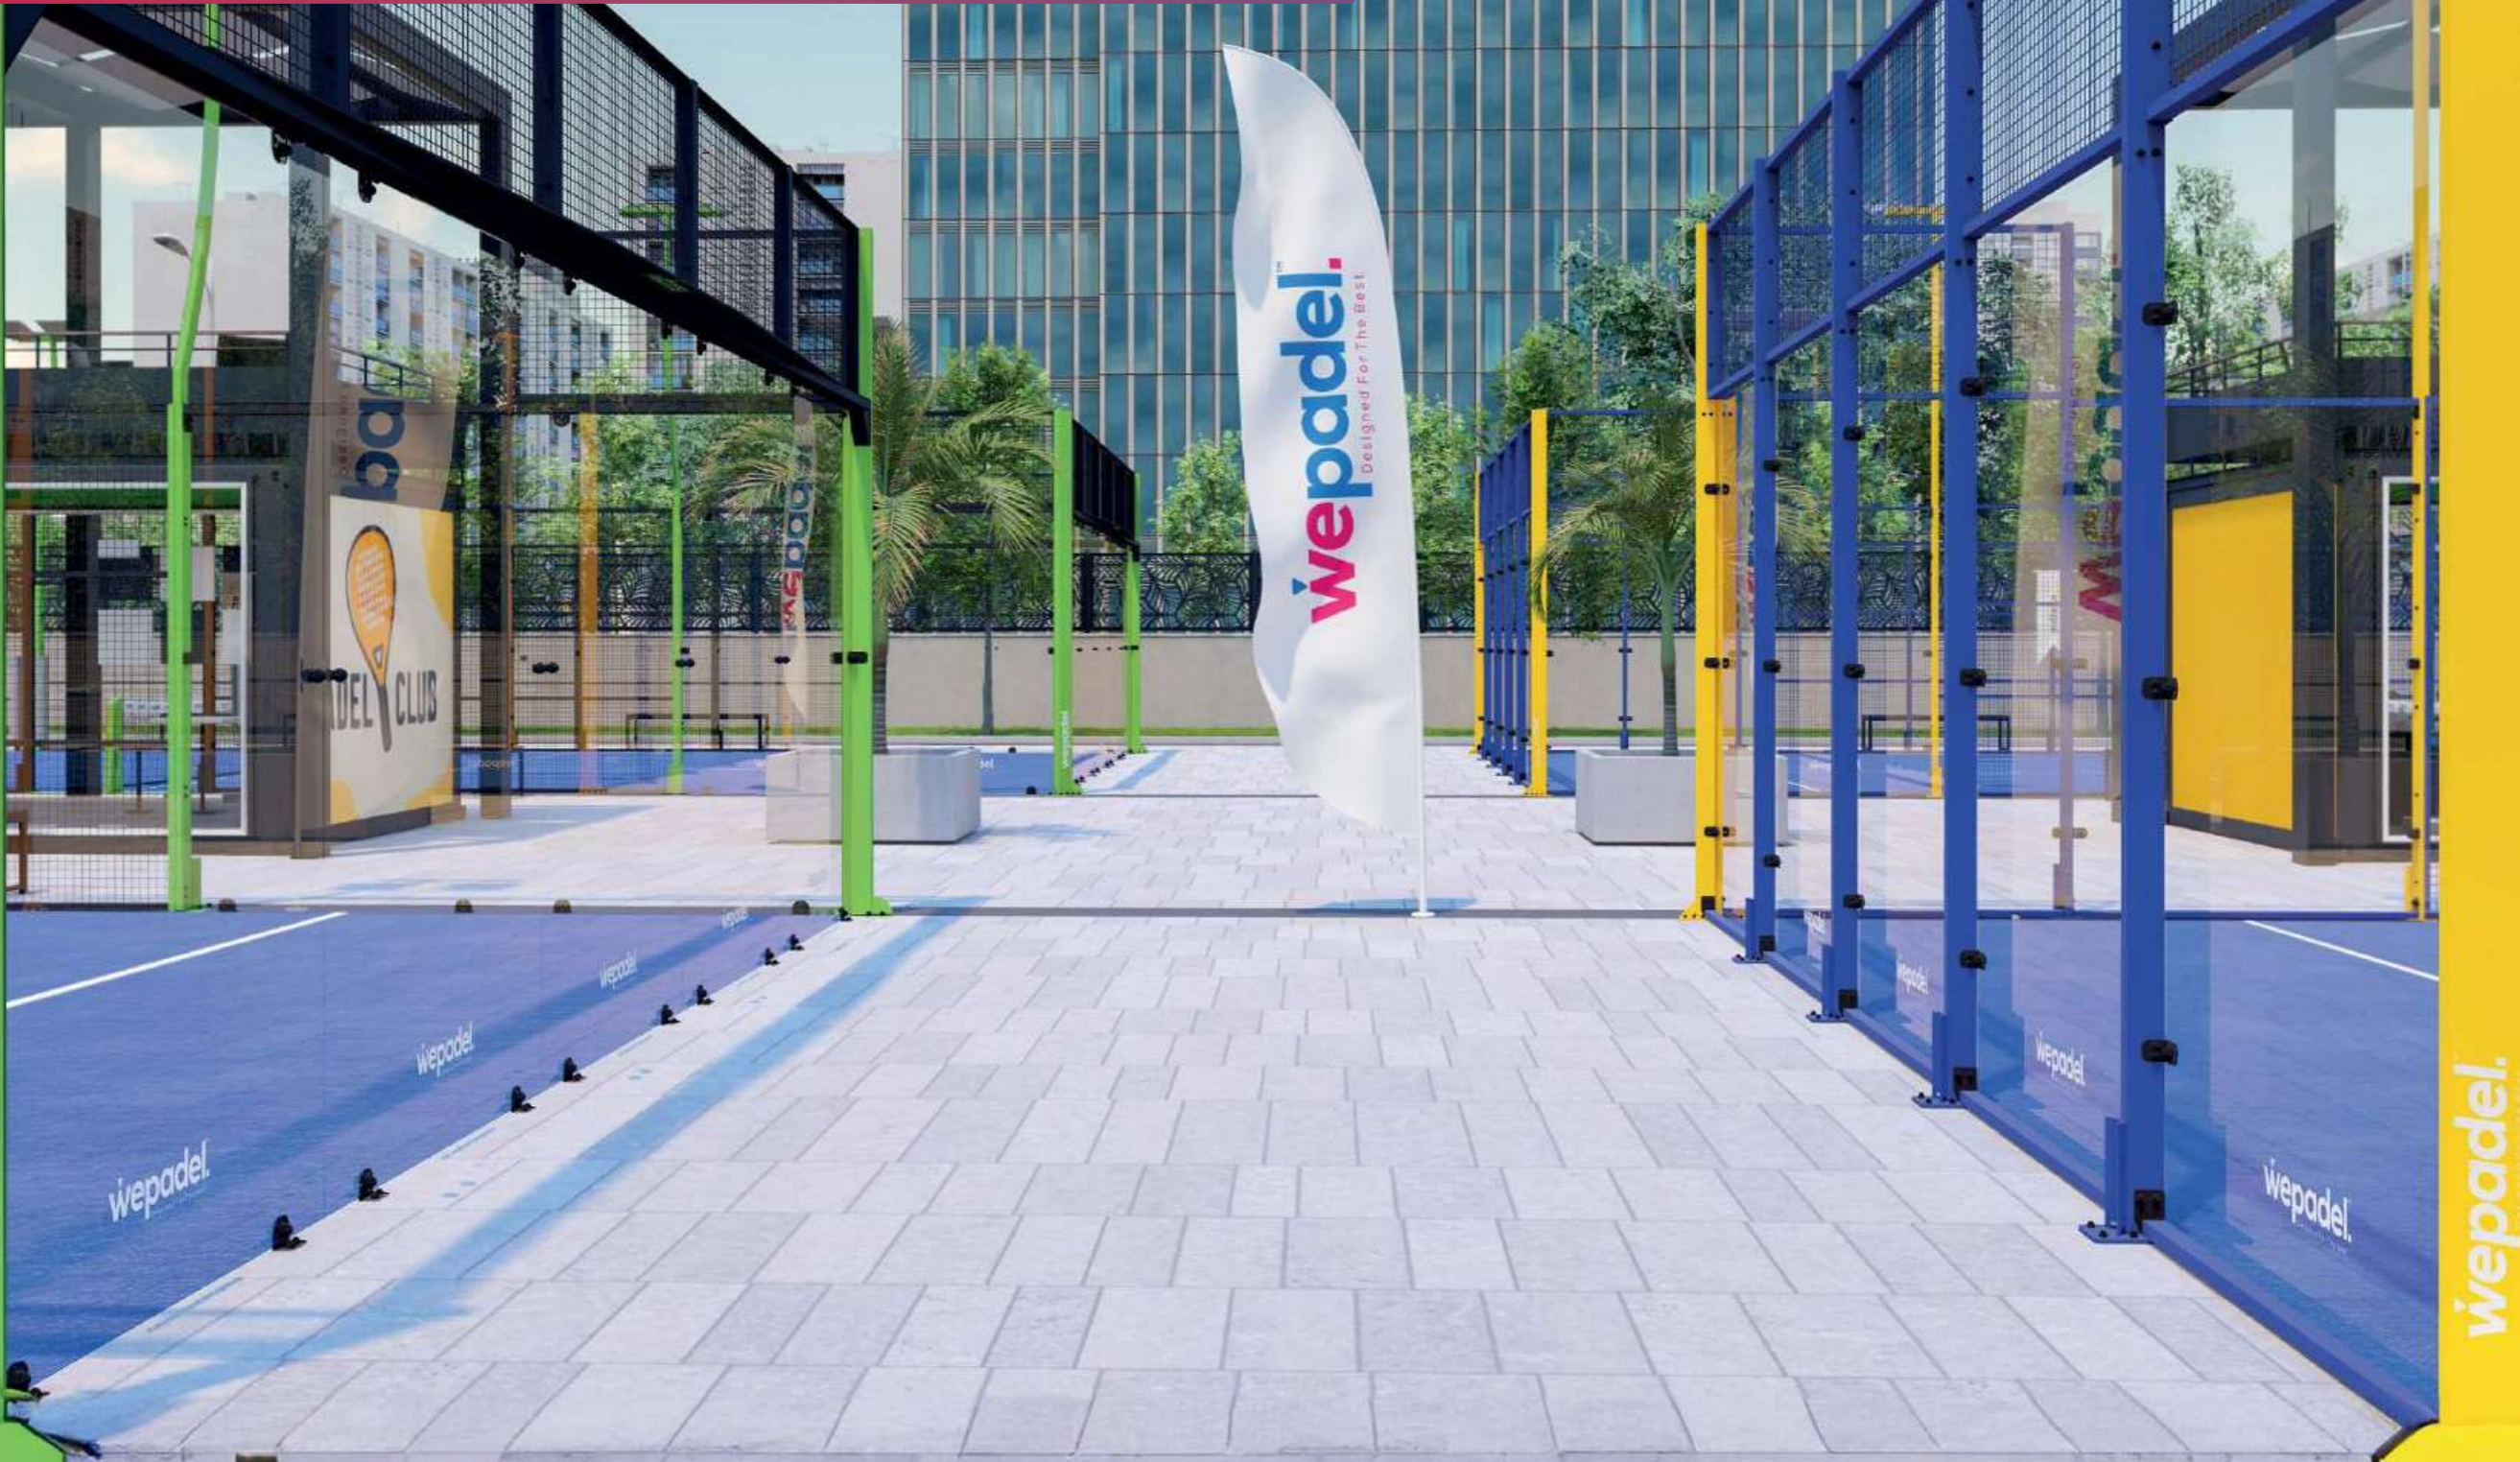

Padel Clubs Essential

Wepadel offers you a unique padel court with its experienced team and understanding of high quality products.