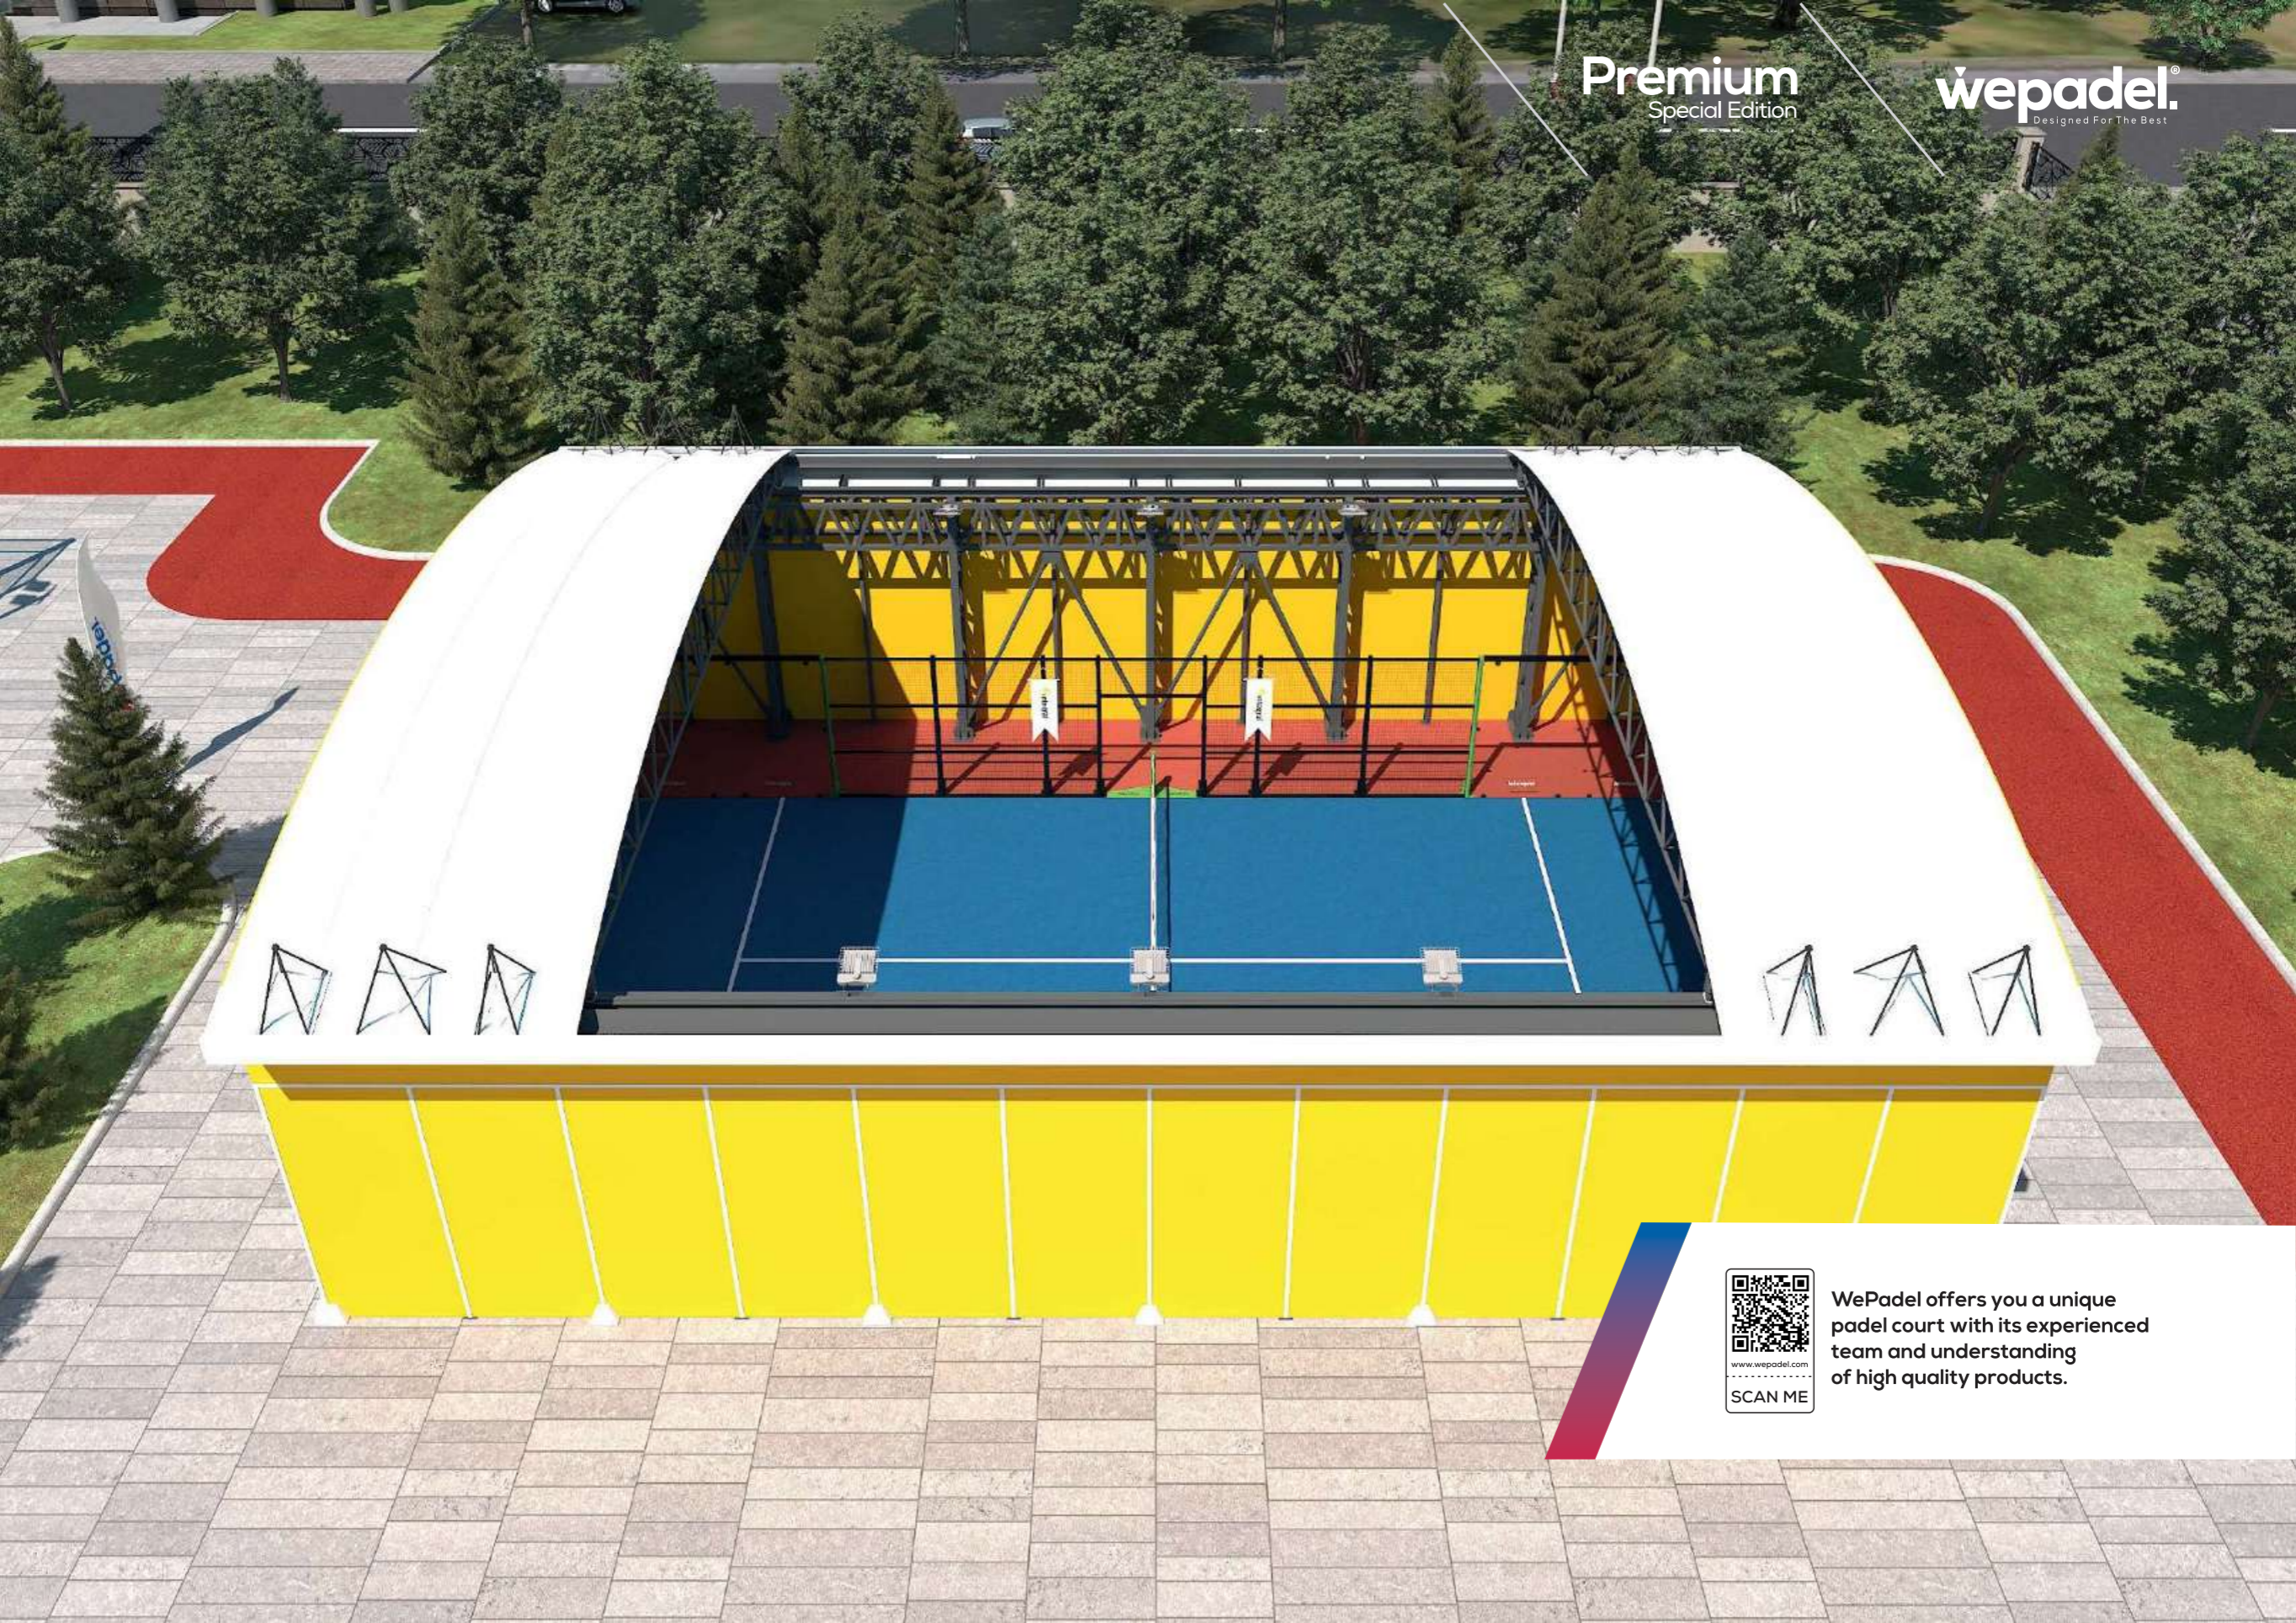

Premium
Special Edition

wepadel.®
Designed For The Best

www.wepadel.com
SCAN ME

WePadel offers you a unique padel court with its experienced team and understanding of high quality products.