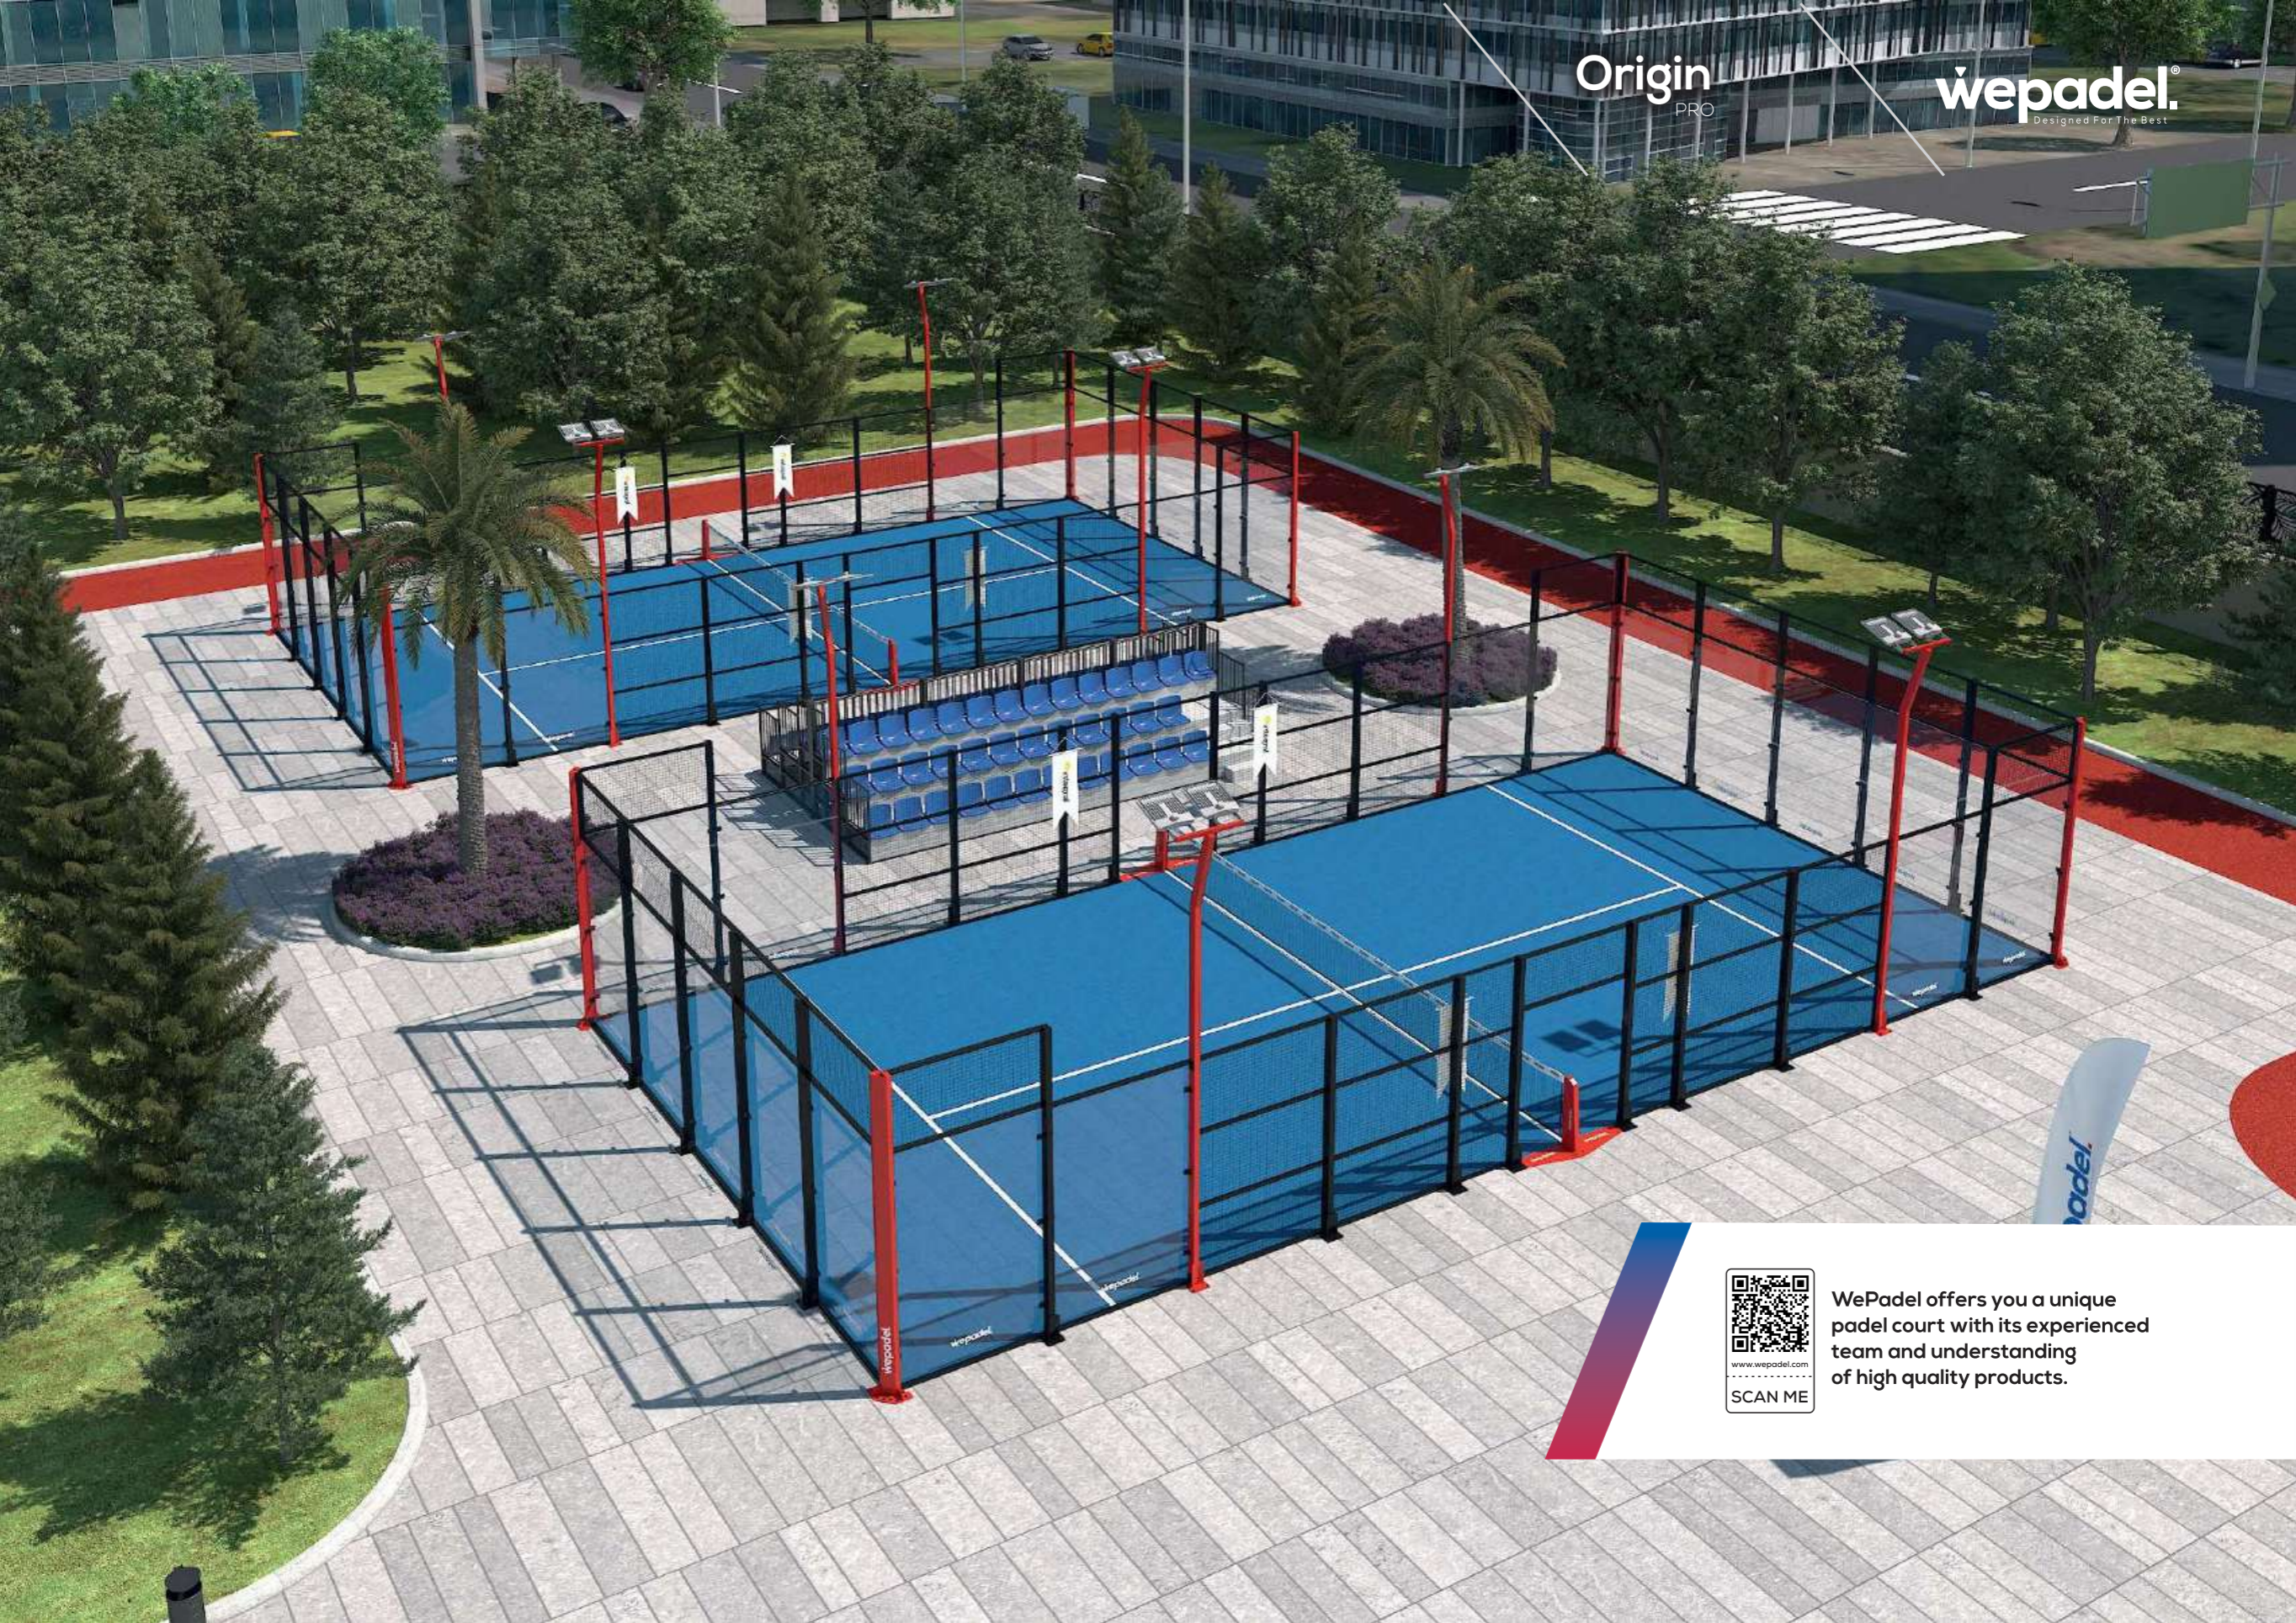

Origin
PRO

Wepadel.®
Designed For The Best

www.wepadel.com
SCAN ME

WePadel offers you a unique padel court with its experienced team and understanding of high quality products.