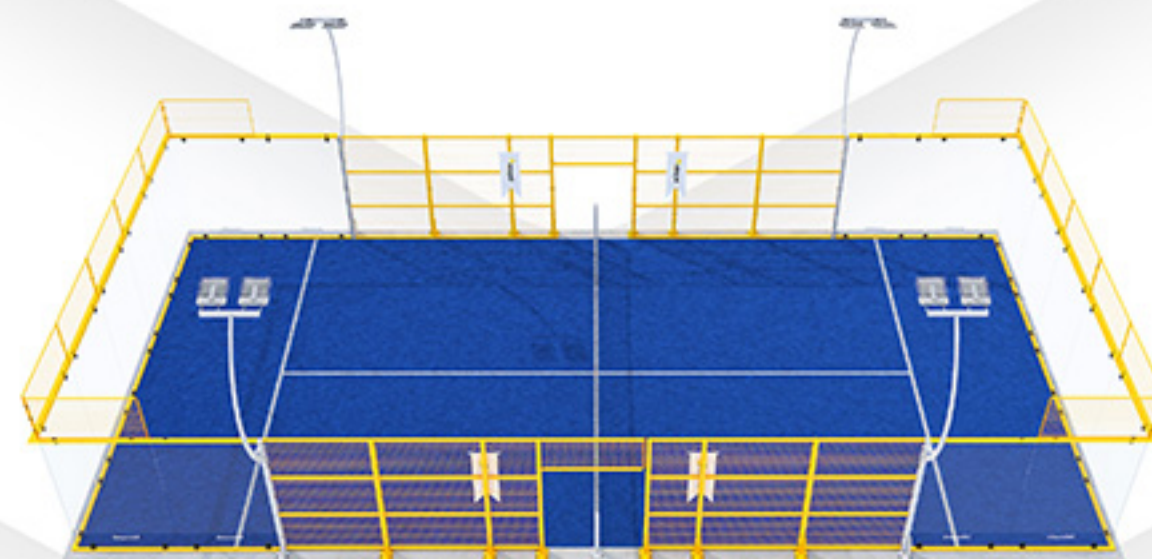

ORIGIN SINGLE.....	4-5
ORIGIN DISCOVER.....	6-7
ORIGIN PRO.....	8-9
ORIGIN REINFORCED.....	10-11

WE PROFESSIONALS

PANORAMIC SINGLE.....	12-13
PANORAMIC CHALLENGE.....	14-15
PANORAMIC 360°.....	16-17

WE PREMIUM

ORIGIN ROOFED.....	18-19
PANORAMIC ROOFED.....	20-21
FULL COVER.....	-
SPECIAL EDITION.....	-

wepadel.TM
Designed For The Best

clubs^{padel}

PADEL CLUB - ESSENTIAL.....22-29

PADEL CLUB - IMPACT.....30-37

PADEL CLUB - EXTREME.....38-42

MADE IN
Türkiye
Discover
the potential

wepadel.com.tr

wepadel.
Designed For The Best

padel club
extreme

- » One Panoramic 360° Padel Courts
- » 650 Seats Capacity Grandstand
- » Eight Origin Pro Padel Courts
- » Four Panoramic Challenge Padel Courts
- » One Full Cover Padel Court
- » One Special Edition Padel Court
- » 7 Pieces 100 Seats Capacity Grandstand
- » Walk Way
- » One Padel Store
- » One Cafeteria Cafe
- » Two Locker Rooms
- » One Office
- » One Kids Playground