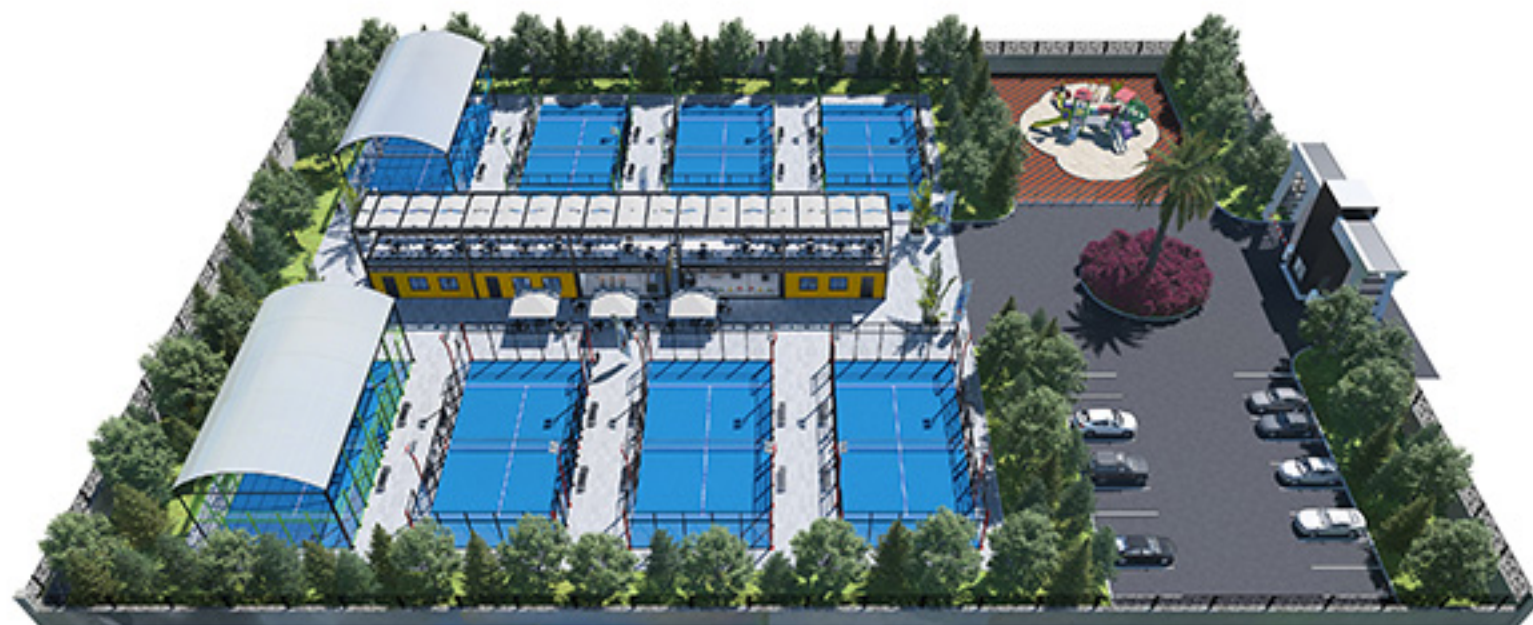

ORIGIN SINGLE.....	4-5
ORIGIN DISCOVER.....	6-7
ORIGIN PRO.....	8-9
ORIGIN REINFORCED.....	10-11

WE PROFESSIONALS

PANORAMIC SINGLE.....	12-13
PANORAMIC CHALLENGE.....	14-15
PANORAMIC 360°.....	16-17

WE PREMIUM

ORIGIN ROOFED.....	18-19
PANORAMIC ROOFED.....	20-21
FULL COVER.....	-
SPECIAL EDITION.....	-

wepadel.TM
Designed For The Best

clubs^{padel}

PADEL CLUB - ESSENTIAL.....22-29

PADEL CLUB - IMPACT.....30-37

PADEL CLUB - EXTREME.....38-42

MADE IN
Türkiye
Discover
the potential

wepadel.com.tr

wepadel.
Designed For The Best

padel club
extreme

- » One Panoramic 360° Padel Courts
- » 650 Seats Capacity Grandstand
- » Eight Origin Pro Padel Courts
- » Four Panoramic Challenge Padel Courts
- » One Full Cover Padel Court
- » One Special Edition Padel Court
- » 7 Pieces 100 Seats Capacity Grandstand
- » Walk Way
- » One Padel Store
- » One Cafeteria Cafe
- » Two Locker Rooms
- » One Office
- » One Kids Playground