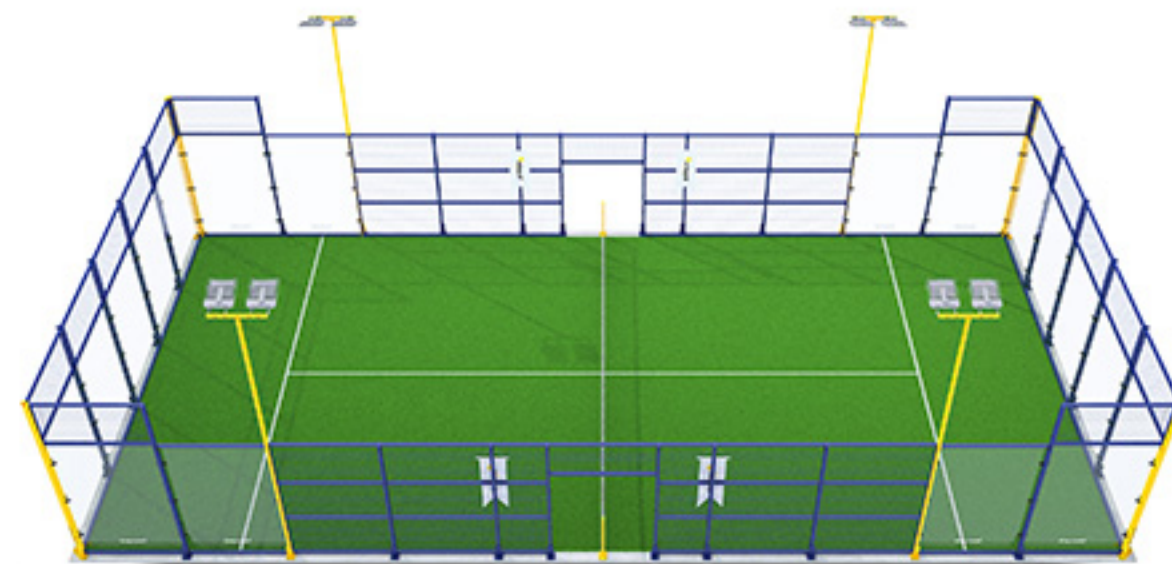

ORIGIN SINGLE.....	4-5
ORIGIN DISCOVER.....	6-7
ORIGIN PRO.....	8-9
ORIGIN REINFORCED.....	10-11

WE PROFESSIONALS

PANORAMIC SINGLE.....	12-13
PANORAMIC CHALLENGE.....	14-15
PANORAMIC 360°.....	16-17

WE PREMIUM

ORIGIN ROOFED.....	18-19
PANORAMIC ROOFED.....	20-21
FULL COVER.....	-
SPECIAL EDITION.....	-

wepadel.TM
Designed For The Best

clubs^{padel}

PADEL CLUB - ESSENTIAL.....22-29

PADEL CLUB - IMPACT.....30-37

PADEL CLUB - EXTREME.....38-42

MADE IN
Türkiye
Discover
the potential

wepadel.com.tr

wepadel.
Designed For The Best

padel club
extreme

- » One Panoramic 360° Padel Courts
- » 650 Seats Capacity Grandstand
- » Eight Origin Pro Padel Courts
- » Four Panoramic Challenge Padel Courts
- » One Full Cover Padel Court
- » One Special Edition Padel Court
- » 7 Pieces 100 Seats Capacity Grandstand
- » Walk Way
- » One Padel Store
- » One Cafeteria Cafe
- » Two Locker Rooms
- » One Office
- » One Kids Playground