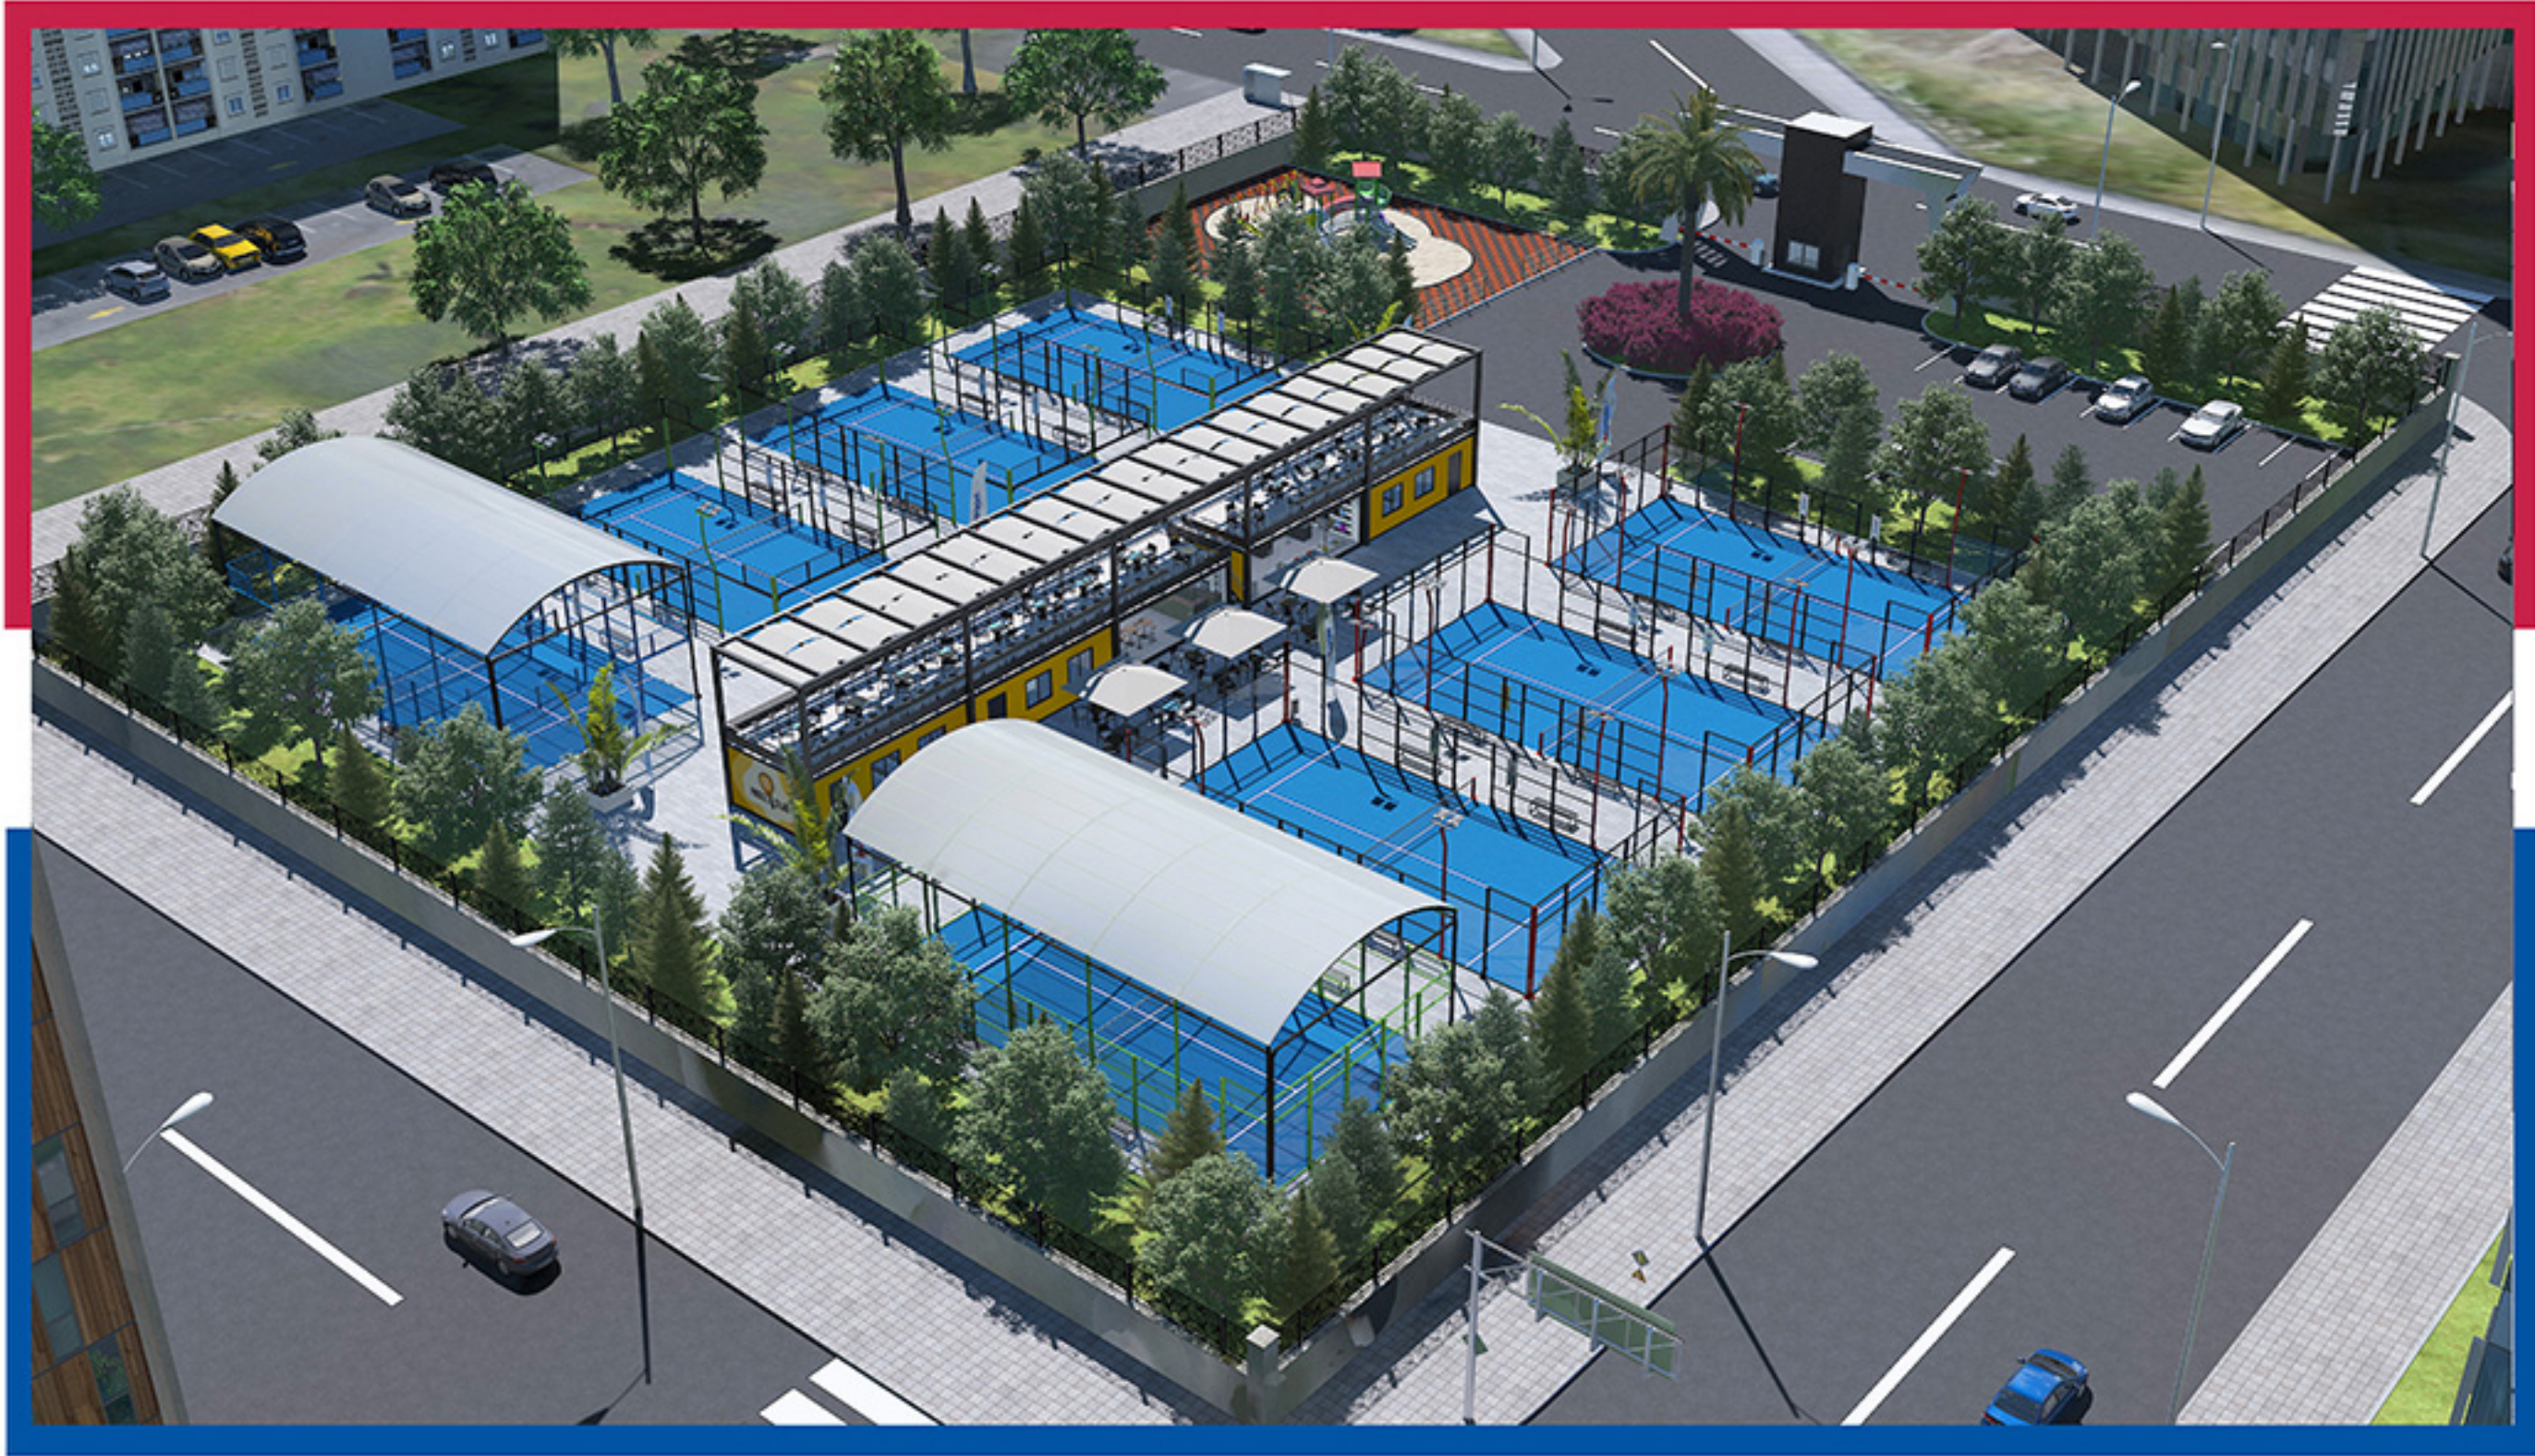

MADE IN
Türkiye
Discover
the potential

wepadel.com.tr

wepadel.
Designed For The Best

padel club
extreme

- » One Panoramic 360° Padel Courts
- » 650 Seats Capacity Grandstand
- » Eight Origin Pro Padel Courts
- » Four Panoramic Challenge Padel Courts
- » One Full Cover Padel Court
- » One Special Edition Padel Court
- » 7 Pieces 100 Seats Capacity Grandstand
- » Walk Way
- » One Padel Store
- » One Cafeteria Cafe
- » Two Locker Rooms
- » One Office
- » One Kids Playground