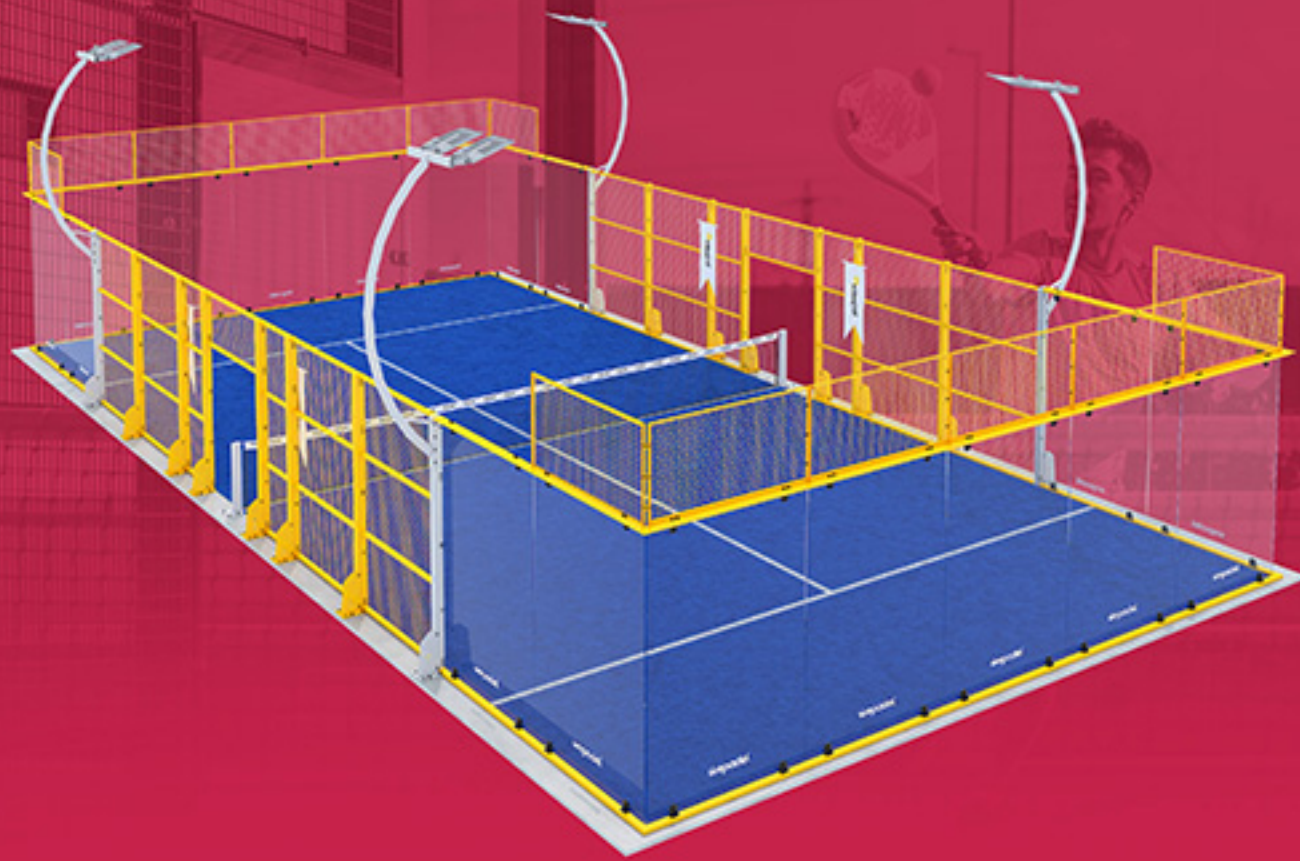

wepadel.^{TM}
Designed For The Best

padel
courts